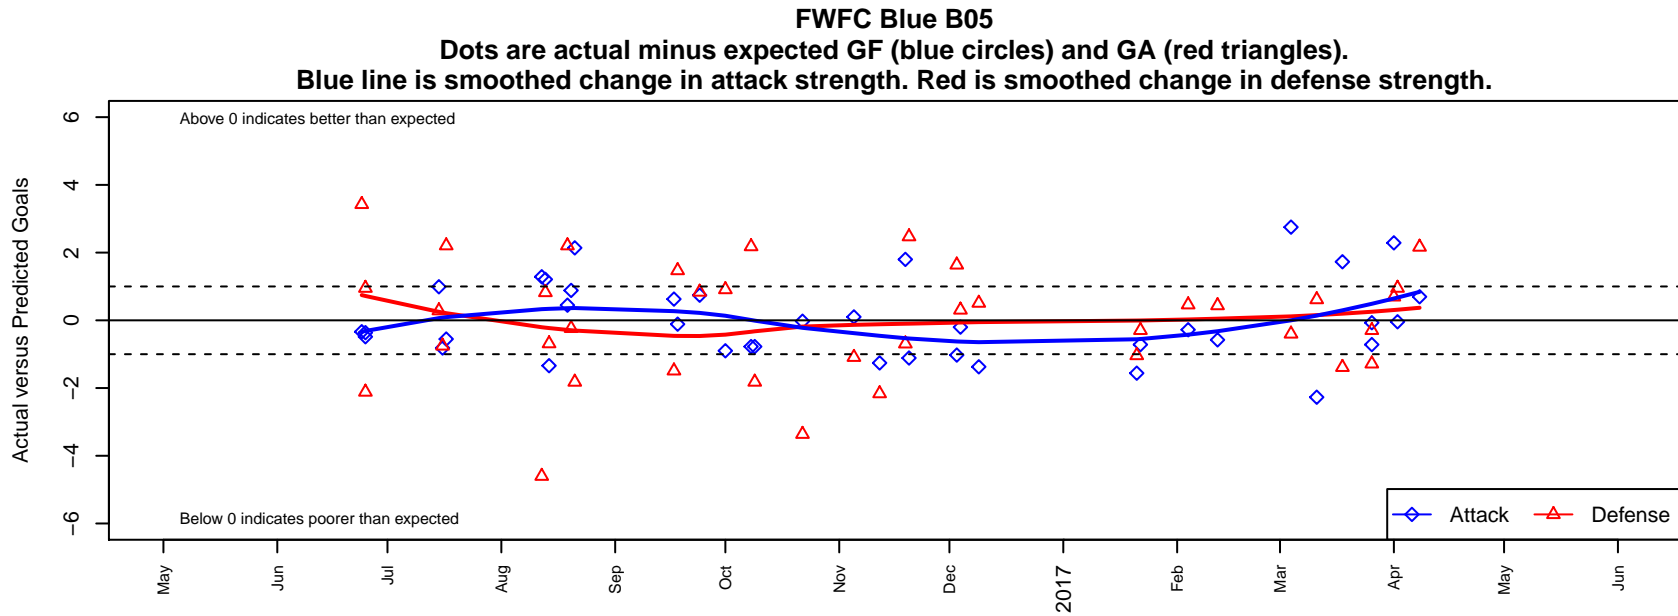

## FWFC Blue B05

Federal Way FC  
 Federal Way, WA  
 B05 total strength=627  
 attack=0.68 defense=0.44  
 fall league = RCL B05 Div 3 9Aside  
 spr league = Win RCL B05 Div 4  
 notes= Bickham 2016

alt names used:  
 FWFC B05 BLUE BICKHAM (WA)  
 FWFC B05 Blue  
 FWFC B05 BLUE BICKHAM (WA)  
 FWFC B05 Blue  
 FWFC B05 Blue (A)  
 FWFC B05 Blue (A)  
 FWFC B05 Blue (A)

**attack and defense variance (black dot)  
relative to other teams  
and top 10 in region**

**attack and defense rating  
relative to others at age  
and all opponents in last 13 months**

**Performance relative to 13 month average**