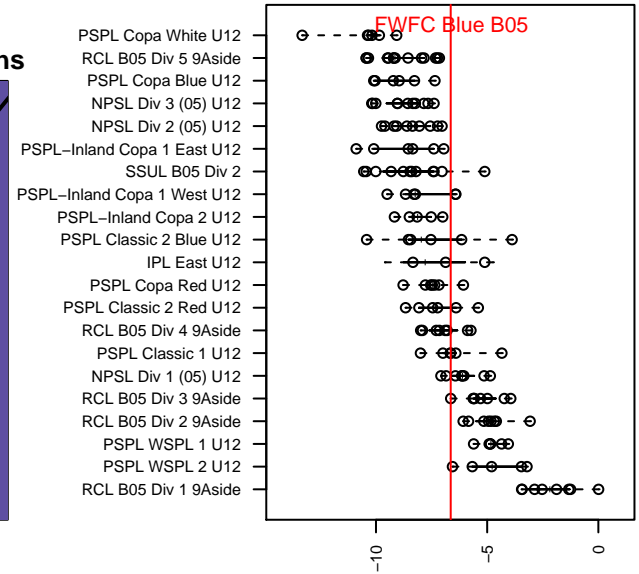

## FWFC Blue B05

Federal Way FC  
 Federal Way, WA  
 B05 total strength=627  
 attack=0.68 defense=0.44  
 fall league = RCL B05 Div 3 9Aside  
 spr league = Win RCL B05 Div 4  
 notes= Bickham 2016

alt names used:  
 FWFC B05 BLUE BICKHAM (WA)  
 FWFC B05 Blue  
 FWFC B05 BLUE BICKHAM (WA)  
 FWFC B05 Blue  
 FWFC B05 Blue (A)  
 FWFC B05 Blue (A)  
 FWFC B05 Blue (A)

**attack and defense variance (black dot)  
relative to other teams  
and top 10 in region**

**attack and defense rating  
relative to others at age  
and all opponents in last 13 months**

**Performance relative to 13 month average**